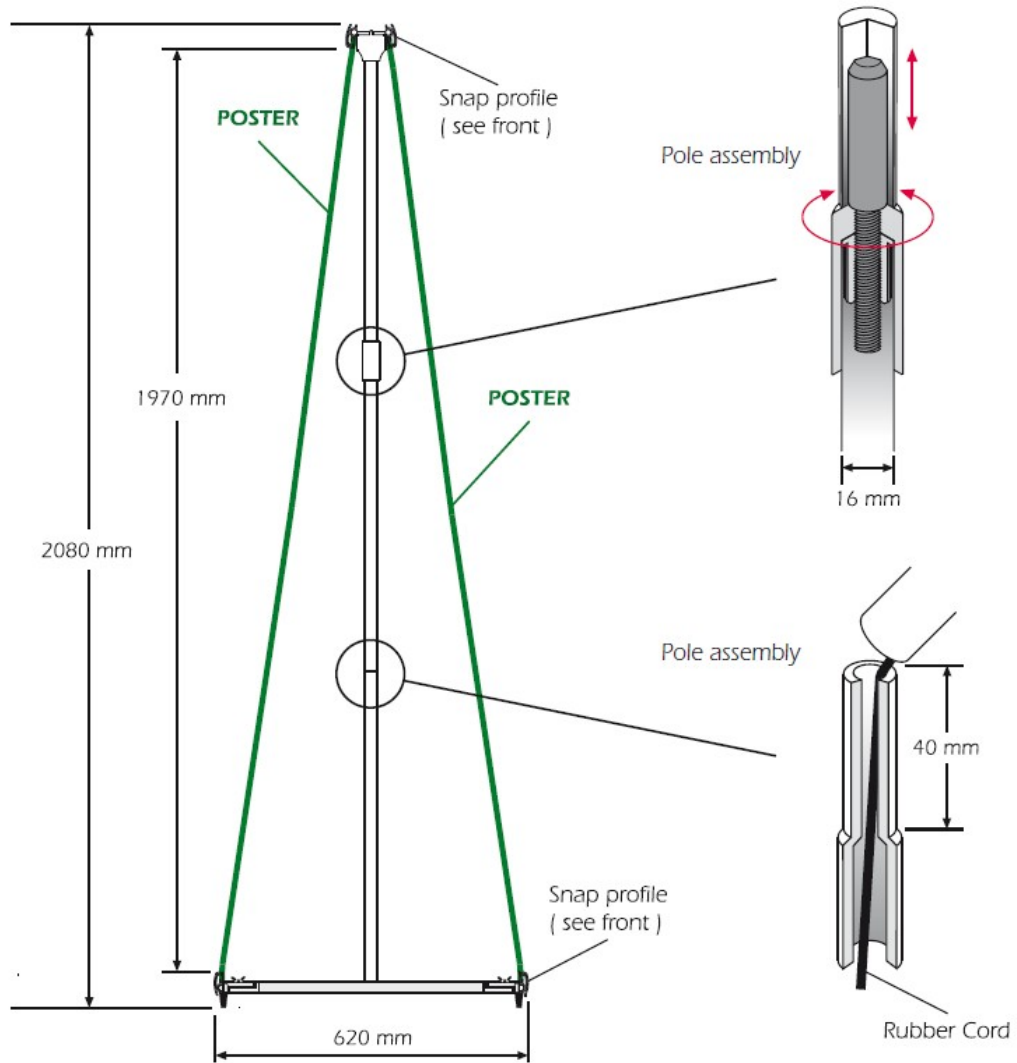

Double Sided Quick Banner Stand

Product Code	Packaged Weight	External Size	Poster Size	Visible Size	Price
OBD-1	2.08 kg	806 x 2030 mm	800 x 2000 mm	800 x 1970 mm	
OBD-2	2.44 kg	1006 x 2030 mm	1000 x 2000 mm	1000 x 1970 mm	

All sizes are given in Portrait.