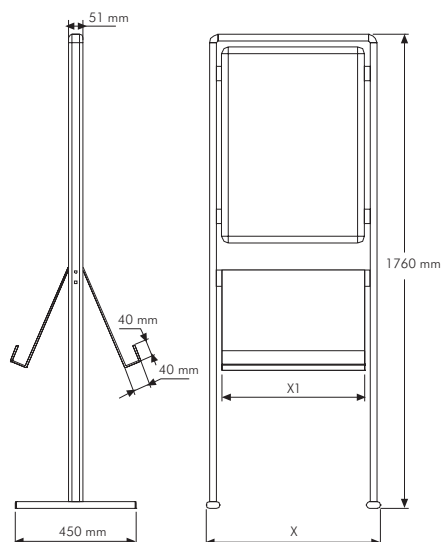

\* W:Width H: Height D: Depth

Wheels can be added as optional.

Acrylic shelves should be ordered separate.

MATERIAL : Silver anodised aluminium				WEIGHT	PACKING SIZE	SHELF : 4 mm acrylic	
ARTICLE	POSTER	X	X1	WITH PACKING	*W X H X D	ARTICLE	CAPACITY
UIB200CNA1	594 X 841 mm	740 mm	440 mm	11,100 kg	770 X 1780 X 70 mm	UYRC0001A4	2 X A4
UIB200CNB2	500 X 700 mm	646 mm	440 mm	9,500 kg	660 X 1780 X 70 mm	UYRC0002A4	4 X A4
UIB200CNB1	700 X 1000 mm	853 mm	660 mm	13,750 kg	870 X 1780 X 70 mm	UYRC0003A4	6 X A4

## Single Sided

Single faced infoboard is designed as a light box. Height is 1760 mm and the width of the box is 100 mm mitred corner. Acrylic shelf can be added if desired.

 Product is packed unassembled with an easy mounting instruction sheet & fixing elements.

### Double Sided

Double faced infoboard is designed as a light box. Height is 1760 mm and the width of the box is 110 mm mitred corner. Acrylic shelf can be added if desired.

Product is packed unassembled with an easy mounting instruction sheet & fixing elements.