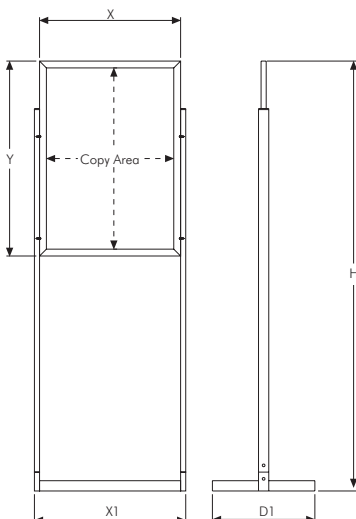

### Double Sided

Double faced infoboard is designed as a light box. Height is 1760 mm and the width of the box is 110 mm mitred corner. Acrylic shelf can be added if desired.

Product is packed unassembled with an easy mounting instruction sheet & fixing elements.

Wheels & shelf are not included in the original pack.

All units pass CE/UL Pat test, come a long with their certificates. UK plug must be mentioned on order.

MATERIAL : Silver anodised aluminium					WEIGHT	PACKING SIZE	SHELF : 4 mm acrylic	
ARTICLE	POSTER	X	X1	LIGHTING	WITH PACKING	*W X H X D	DOUBLE SIDED	CAPACITY
UIB305CNA1	594 X 841 mm	740 mm	440 mm	5 X 15W	17,850 kg	770 X 1780 X 130 mm	UYRC0001A4	2 X A4
UIB305CNB2	500 X 700 mm	646 mm	440 mm	2 X 18 W	15,330 kg	660 X 1780 X 130 mm	UYRC0002A4	4 X A4
UIB305CNB1	700 X 1000 mm	853 mm	660 mm	3 X 30 W	20,900 kg	870 X 1780 X 130 mm	UYRC0003A4	6 X A4

\* W:Width H: Height D: Depth

MATERIAL : Silver & black anodised aluminium										WEIGHT	PACKING SIZE
SILVER	BLACK	POSTER	COPY	X	X1	Y	D1	H		WITH PACKING	*W X H X D
UIBS00N1A1	UIBS00C1A1	594 X 841 mm	566 X 813 mm	617 mm	656 mm	864 mm	380 mm	1595 mm		8,000 kg	680 X 1670 X 72 mm
UIBS00N1B2	UIBS00C1B2	500 X 700 mm	472 X 672 mm	523 mm	562 mm	723 mm	380 mm	1595 mm		7,350 kg	610 X 1670 X 72 mm