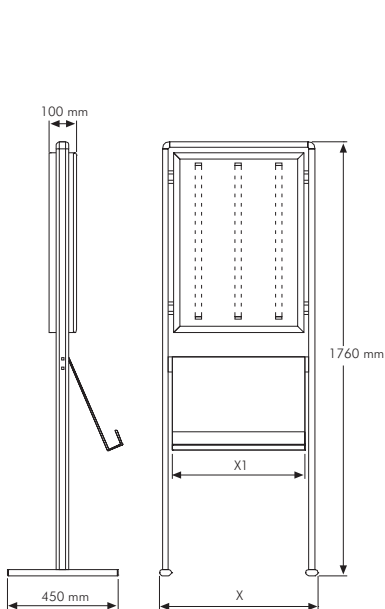

Wheels can be added as optional.

Acrylic shelves should be ordered separate.

MATERIAL : Silver anodised aluminium				WEIGHT	PACKING SIZE	SHELF : 4 mm acrylic	
ARTICLE	POSTER	X	X1	WITH PACKING	*W X H X D	ARTICLE	CAPACITY
UIB200CNA1	594 X 841 mm	740 mm	440 mm	11,100 kg	770 X 1780 X 70 mm	UYRC0001A4	2 X A4
UIB200CNB2	500 X 700 mm	646 mm	440 mm	9,500 kg	660 X 1780 X 70 mm	UYRC0002A4	4 X A4
UIB200CNB1	700 X 1000 mm	853 mm	660 mm	13,750 kg	870 X 1780 X 70 mm	UYRC0003A4	6 X A4

## Single Sided

Single faced infoboard is designed as a light box. Height is 1760 mm and the width of the box is 100 mm mitred corner. Acrylic shelf can be added if desired.

 Product is packed unassembled with an easy mounting instruction sheet & fixing elements.

 Wheels & shelf are not included in the original pack.

 All units pass CE/UL Pat test, come a long with their certificates. UK plug must be mentioned on order.

MATERIAL : Silver anodised aluminium					WEIGHT	PACKING SIZE	SHELF : 4 mm acrylic	
ARTICLE	POSTER	X	X1	LIGHTING	WITH PACKING	*W X H X D	SINGLE SIDED	CAPACITY
UIB305TNA1	594 X 841 mm	740 mm	440 mm	5 X 15W	17,500 kg	770 X 1780 X 130 mm	1 X A4	UYRT0001A4
UIB305TNB2	500 X 700 mm	646 mm	440 mm	2 X 18 W	15,000 kg	660 X 1780 X 130 mm	2 X A4	UYRT0002A4
UIB305TNB1	700 X 1000 mm	853 mm	660 mm	3 X 30 W	20,420 kg	870 X 1780 X 130 mm	3 X A4	UYRT0003A4

### Double Sided

Double faced infoboard is designed as a light box. Height is 1760 mm and the width of the box is 110 mm mitred corner. Acrylic shelf can be added if desired.

Product is packed unassembled with an easy mounting instruction sheet & fixing elements.