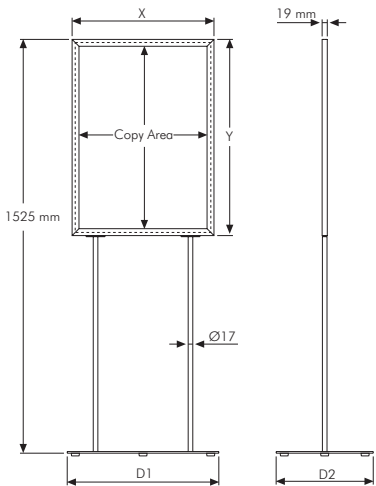

### Double Sided

Double faced infoboard is designed as a light box. Height is 1760 mm and the width of the box is 110 mm mitred corner. Acrylic shelf can be added if desired.

Product is packed unassembled with an easy mounting instruction sheet & fixing elements.

MATERIAL : Silver & black anodised aluminium				WEIGHT	PACKING SIZE
ARTICLE	POSTER	COPY	MODEL	WITH PACKING	*W X H X D
UIBSOON151	500 X 1700 mm	472 X 1672 mm	Silver anodised	10,900 mm	610 X 1980 X 72 mm
UIBSOOC151	500 X 1700 mm	472 X 1672 mm	Black powder coated	10,900 mm	610 X 1980 X 72 mm

\* W:Width H: Height D: Depth

Oval Infoboard is a new double sided economy floor stand. The black PVC in middle of 2 posters prevent light transmission. Available in A1, A2, B2 and 20"x30" poster sizes.

(E) Colours options silver anodised & black.  
(D) Farbenoptionen: schwarz und silber eloxiert.

MATERIAL : Silver & black anodised aluminium						WEIGHT	PACKING SIZE
ARTICLE	POSTER	COPY	EXTERNAL (x-y)	D1	D2	WITH PACKING	*W X H X D
UIBSTON0A2	420 X 594 mm	392 X 566 mm	443 X 617 mm	480 mm	350 mm	11,400 kg	510 X 930 X 30 mm / 370 X 510 X 23 mm
UIBSTON0A1	594 X 841 mm	566 X 813 mm	617 X 864 mm	560 mm	358 mm	13,400 kg	680 X 910 X 30 mm / 370 X 580 X 23 mm
UIBSTON0B2	500 X 700 mm	472 X 672 mm	523 X 723 mm	560 mm	358 mm	12,800 kg	580 X 830 X 30 mm / 370 X 580 X 23 mm
UIBSTON023	508 X 762 mm	480 X 734 mm	531 X 785 mm	560 mm	358 mm	12,800 kg	580 X 830 X 30 mm / 370 X 580 X 23 mm