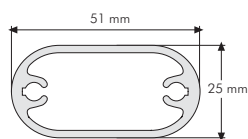

Wheels can be added as optional.

Acrylic shelves should be ordered separate.

MATERIAL : Silver anodised aluminium				WEIGHT	PACKING SIZE	SHELF : 4 mm acrylic	
ARTICLE	POSTER	X	X1	WITH PACKING	*W X H X D	ARTICLE	CAPACITY
UIB200TNA1	594 X 841 mm	740 mm	440 mm	8,800kg	770 X 1780 X 70 mm	UYRT0001A4	1 X A4
UIB200TNB2	500 X 700 mm	646 mm	440 mm	8,000 kg	660 X 1780 X 70 mm	UYRT0002A4	2 X A4
UIB200TNB1	700 X 1000 mm	853 mm	660 mm	11,000 kg	870 X 1780 X 70 mm	UYRT0003A4	3 X A4

\* W:Width H: Height D: Depth

Wheels can be added as optional.

Acrylic shelves should be ordered separate.

MATERIAL : Silver anodised aluminium				WEIGHT	PACKING SIZE	SHELF : 4 mm acrylic	
ARTICLE	POSTER	X	X1	WITH PACKING	*W X H X D	ARTICLE	CAPACITY
UIB200CNA1	594 X 841 mm	740 mm	440 mm	11,100 kg	770 X 1780 X 70 mm	UYRC0001A4	2 X A4
UIB200CNB2	500 X 700 mm	646 mm	440 mm	9,500 kg	660 X 1780 X 70 mm	UYRC0002A4	4 X A4
UIB200CNB1	700 X 1000 mm	853 mm	660 mm	13,750 kg	870 X 1780 X 70 mm	UYRC0003A4	6 X A4