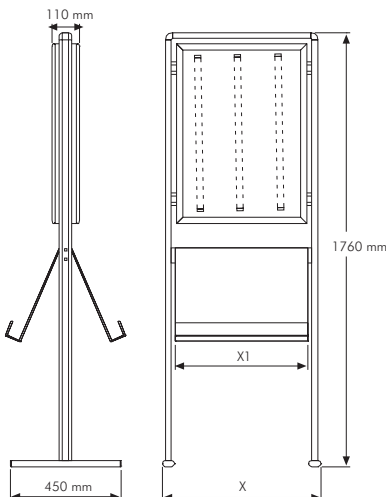

 Wheels & shelf are not included in the original pack.

 All units pass CE/UL Pat test, come a long with their certificates. UK plug must be mentioned on order.

MATERIAL : Silver anodised aluminium					WEIGHT	PACKING SIZE	SHELF : 4 mm acrylic	
ARTICLE	POSTER	X	X1	LIGHTING	WITH PACKING	*W X H X D	SINGLE SIDED	CAPACITY
UIB305TNA1	594 X 841 mm	740 mm	440 mm	5 X 15W	17,500 kg	770 X 1780 X 130 mm	1 X A4	UYRT0001A4
UIB305TNB2	500 X 700 mm	646 mm	440 mm	2 X 18 W	15,000 kg	660 X 1780 X 130 mm	2 X A4	UYRT0002A4
UIB305TNB1	700 X 1000 mm	853 mm	660 mm	3 X 30 W	20,420 kg	870 X 1780 X 130 mm	3 X A4	UYRT0003A4

\* W:Width H: Height D: Depth

### Double Sided

Double faced infoboard is designed as a light box. Height is 1760 mm and the width of the box is 110 mm mitred corner. Acrylic shelf can be added if desired.

Product is packed unassembled with an easy mounting instruction sheet & fixing elements.

Wheels & shelf are not included in the original pack.

All units pass CE/UL Pat test, come a long with their certificates. UK plug must be mentioned on order.

MATERIAL : Silver anodised aluminium					WEIGHT	PACKING SIZE	SHELF : 4 mm acrylic	
ARTICLE	POSTER	X	X1	LIGHTING	WITH PACKING	*W X H X D	DOUBLE SIDED	CAPACITY
UIB305CNA1	594 X 841 mm	740 mm	440 mm	5 X 15W	17,850 kg	770 X 1780 X 130 mm	UYRC0001A4	2 X A4
UIB305CNB2	500 X 700 mm	646 mm	440 mm	2 X 18 W	15,330 kg	660 X 1780 X 130 mm	UYRC0002A4	4 X A4
UIB305CNB1	700 X 1000 mm	853 mm	660 mm	3 X 30 W	20,900 kg	870 X 1780 X 130 mm	UYRC0003A4	6 X A4