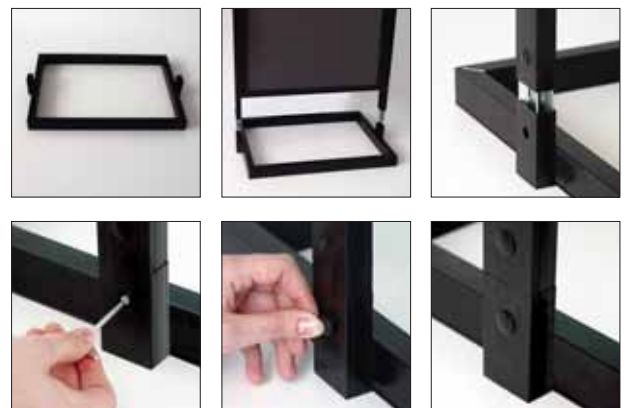

## 1 Tier

Eco Infoboard is a new double-sided economy floor stand. The black PVC in middle of 2 posters prevent light transmission. Easy to change poster by simply sliding in through the channels of the stand. Eco Infoboard has different models that can go up to 2 or 3 tier and display max. 6 posters at once suitable for public space & the square base provide stability.

 The product is packed unassembled with an easy mounting instruction sheet & fixing elements hardware.

 Comes a long with poster protective set that includes 2 clear + 1 black sheet.

 (E) Colours options silver anodised & black.  
(D) Farbenoptionen: schwarz und silber eloxiert.