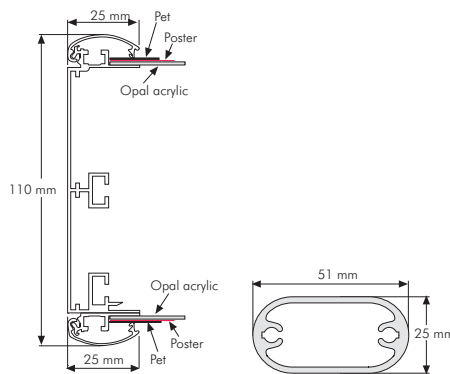

\* W:Width H: Height D: Depth

### Double Sided

Double faced infoboard is designed as a light box. Height is 1760 mm and the width of the box is 110 mm mitred corner. Acrylic shelf can be added if desired.

Product is packed unassembled with an easy mounting instruction sheet & fixing elements.

Wheels & shelf are not included in the original pack.

All units pass CE/UL Pat test, come a long with their certificates. UK plug must be mentioned on order.

MATERIAL : Silver anodised aluminium					WEIGHT	PACKING SIZE	SHELF : 4 mm acrylic	
ARTICLE	POSTER	X	X1	LIGHTING	WITH PACKING	*W X H X D	DOUBLE SIDED	CAPACITY
UIB305CNA1	594 X 841 mm	740 mm	440 mm	5 X 15W	17,850 kg	770 X 1780 X 130 mm	UYRC0001A4	2 X A4
UIB305CNB2	500 X 700 mm	646 mm	440 mm	2 X 18 W	15,330 kg	660 X 1780 X 130 mm	UYRC0002A4	4 X A4
UIB305CNB1	700 X 1000 mm	853 mm	660 mm	3 X 30 W	20,900 kg	870 X 1780 X 130 mm	UYRC0003A4	6 X A4