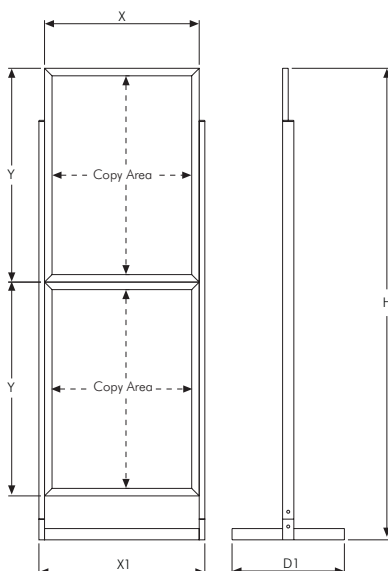

### Double Sided

Double faced infoboard is designed as a light box. Height is 1760 mm and the width of the box is 110 mm mitred corner. Acrylic shelf can be added if desired.

Product is packed unassembled with an easy mounting instruction sheet & fixing elements.

MATERIAL : Silver & black anodised aluminium										WEIGHT	PACKING SIZE
SILVER	BLACK	POSTER	COPY	X	X1	Y	D1	H		WITH PACKING	*W X H X D
UIBS00N1A1	UIBS00C1A1	594 X 841 mm	566 X 813 mm	617 mm	656 mm	864 mm	380 mm	1595 mm		8,000 kg	680 X 1670 X 72 mm
UIBS00N1B2	UIBS00C1B2	500 X 700 mm	472 X 672 mm	523 mm	562 mm	723 mm	380 mm	1595 mm		7,350 kg	610 X 1670 X 72 mm

\* W: Width H: Height D: Depth

MATERIAL : Silver & black anodised aluminium										WEIGHT	PACKING SIZE
SILVER	BLACK	POSTER	COPY	X	X1	Y	D1	H		WITH PACKING	*W X H X D
UIBSOON2A1	UIBSOOC2A1	594 X 841 mm	566 X 813 mm	617 mm	656 mm	864 mm	450 mm	1820 mm		10,000 kg	710 X 1960 X 72 mm
UIBSOON2B2	UIBSOOC2B2	500 X 700 mm	472 X 672 mm	523 mm	562 mm	723 mm	380 mm	1595 mm		8,850 kg	610 X 1670 X 72 mm