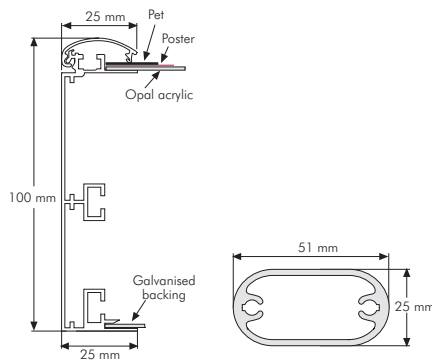

\* W:Width H: Height D: Depth

## Single Sided

Single faced infoboard is designed as a light box. Height is 1760 mm and the width of the box is 100 mm mitred corner. Acrylic shelf can be added if desired.

 Product is packed unassembled with an easy mounting instruction sheet & fixing elements.

 Wheels & shelf are not included in the original pack.

 All units pass CE/UL Pat test, come a long with their certificates. UK plug must be mentioned on order.

MATERIAL : Silver anodised aluminium					WEIGHT	PACKING SIZE	SHELF : 4 mm acrylic	
ARTICLE	POSTER	X	X1	LIGHTING	WITH PACKING	*W X H X D	SINGLE SIDED	CAPACITY
UIB305TNA1	594 X 841 mm	740 mm	440 mm	5 X 15W	17,500 kg	770 X 1780 X 130 mm	1 X A4	UYRT0001A4
UIB305TNB2	500 X 700 mm	646 mm	440 mm	2 X 18 W	15,000 kg	660 X 1780 X 130 mm	2 X A4	UYRT0002A4
UIB305TNB1	700 X 1000 mm	853 mm	660 mm	3 X 30 W	20,420 kg	870 X 1780 X 130 mm	3 X A4	UYRT0003A4