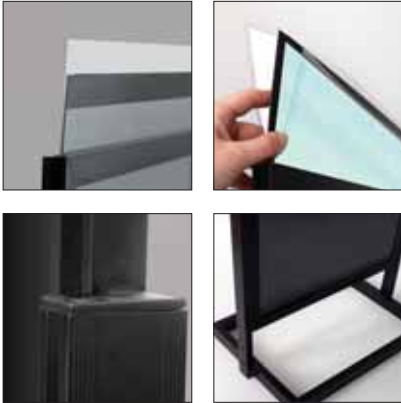

500x1700 mm

Eco Infoboard is a new double-sided economy floor stand. The black PVC in middle of 2 posters prevent light transmission. Easy to change poster by simply sliding in through the channels of the stand. Eco Infoboard has different models that can go up to 2 or 3 tier and display max. 6 posters at once suitable for public space & the square base provide stability.

The product is packed unassembled with an easy mounting instruction sheet & fixing elements hardware.

Comes along with poster protective set that includes 2 clear + 1 black sheet.

(E) Colours options silver anodised & black.
(D) Farbenoptionen: schwarz und silber eloxiert.