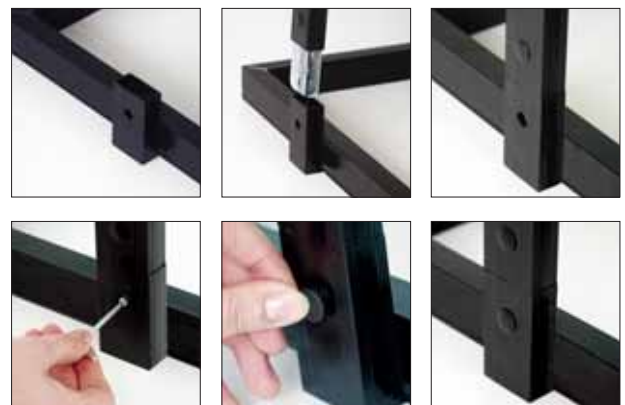

## 2 Tier

Eco Infoboard is a new double-sided economy floor stand. The black PVC in middle of 2 posters prevent light transmission. Easy to change poster by simply sliding in through the channels of the stand. Eco Infoboard has different models that can go up to 2 or 3 tier and display max. 6 posters at once suitable for public space & the square base provide stability.

 The product is packed unassembled with an easy mounting instruction sheet & fixing elements hardware.

 Comes a long with poster protective set that includes 2 clear + 1 black sheet.

 (E) Colours options silver anodised & black.  
(D) Farbenoptionen: schwarz und silber eloxiert.