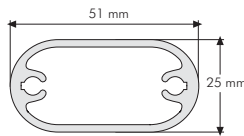

# Info Stand

- Infoboard
  - Single Sided
  - Double Sided
- Illuminated Infoboard
  - Single Sided
  - Double Sided
- Eco Infoboard
  - 1 Tier
  - 2 Tier
  - 500 X 1700 mm
- Oval Infoboard

Single Sided

Wheels can be added as optional.

Acrylic shelves should be ordered separate.

MATERIAL : Silver anodised aluminium				WEIGHT	PACKING SIZE	SHELF : 4 mm acrylic	
ARTICLE	POSTER	X	X1	WITH PACKING	*W X H X D	ARTICLE	CAPACITY
UIB200TNA1	594 X 841 mm	740 mm	440 mm	8,800kg	770 X 1780 X 70 mm	UYRT0001A4	1 X A4
UIB200TNB2	500 X 700 mm	646 mm	440 mm	8,000 kg	660 X 1780 X 70 mm	UYRT0002A4	2 X A4
UIB200TNB1	700 X 1000 mm	853 mm	660 mm	11,000 kg	870 X 1780 X 70 mm	UYRT0003A4	3 X A4

## Single Sided

Single faced infoboard is designed as a light box. Height is 1760 mm and the width of the box is 100 mm mitred corner. Acrylic shelf can be added if desired.

 Product is packed unassembled with an easy mounting instruction sheet & fixing elements.

### Double Sided

Double faced infoboard is designed as a light box. Height is 1760 mm and the width of the box is 110 mm mitred corner. Acrylic shelf can be added if desired.

Product is packed unassembled with an easy mounting instruction sheet & fixing elements.