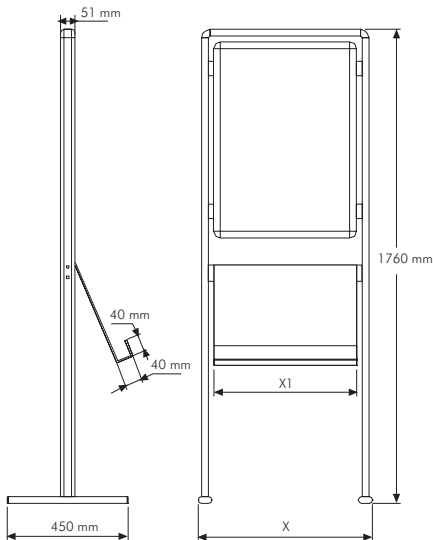

# Info Stand

- Infoboard
  - Single Sided
  - Double Sided
- Illuminated Infoboard
  - Single Sided
  - Double Sided
- Eco Infoboard
  - 1 Tier
  - 2 Tier
  - 500 X 1700 mm
- Oval Infoboard

Single Sided

Wheels can be added as optional.

Acrylic shelves should be ordered separate.

MATERIAL : Silver anodised aluminium				WEIGHT	PACKING SIZE	SHELF : 4 mm acrylic	
ARTICLE	POSTER	X	X1	WITH PACKING	*W X H X D	ARTICLE	CAPACITY
UIB200TNA1	594 X 841 mm	740 mm	440 mm	8,800kg	770 X 1780 X 70 mm	UYRT0001A4	1 X A4
UIB200TNB2	500 X 700 mm	646 mm	440 mm	8,000 kg	660 X 1780 X 70 mm	UYRT0002A4	2 X A4
UIB200TNB1	700 X 1000 mm	853 mm	660 mm	11,000 kg	870 X 1780 X 70 mm	UYRT0003A4	3 X A4

## Single Sided

Single faced infoboard is designed as a light box. Height is 1760 mm and the width of the box is 100 mm mitred corner. Acrylic shelf can be added if desired.

 Product is packed unassembled with an easy mounting instruction sheet & fixing elements.

### Double Sided

Double faced infoboard is designed as a light box. Height is 1760 mm and the width of the box is 110 mm mitred corner. Acrylic shelf can be added if desired.

Product is packed unassembled with an easy mounting instruction sheet & fixing elements.