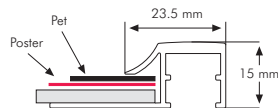

Each frame includes 2 suspension hangers. Each frame is packed individual in carton box.

Moving Hangers provide easy wall fixing.

Suitable for silk-screen printing max. letter height is 9 mm.

| MATERIAL : Silver anodised aluminium | | | | | WEIGHT | PACKING SIZE |
|--------------------------------------|------------|---------------|--------------|--------------|--------------|-------------------|
| PORTRAIT | LANDSCAPE | EXTERNAL(x-y) | POSTER | COPY | WITH PACKING | *W X H X D |
| UCS255N1A4 | UCS255N2A4 | 224 X 311 mm | 210 X 297mm | 174 X 261 mm | 0,495 kg | 250 X 350 X 21 mm |
| UCS255N1A3 | UCS255N2A3 | 311 X 434 mm | 297 X 420 mm | 261 X 384 mm | 0,708 kg | 350 X 460 X 21 mm |
| UCS255N1A2 | UCS255N2A2 | 434 X 608 mm | 420 X 594 mm | 384 X 558 mm | 1,180 kg | 460 X 660 X 21 mm |
| UCS255N1A1 | UCS255N2A1 | 608 X 855 mm | 594 X 841 mm | 558 X 805 mm | 1,870 kg | 650 X 900 X 21 mm |
| UCS255N1B2 | UCS255N2B2 | 514 X 714 mm | 500 X 700 mm | 464 X 664 mm | 1,500 kg | 550 X 750 X 21 mm |
| UCS255N123 | UCS255N223 | 522 X 776 mm | 508 X 762 mm | 472 X 726 mm | 1,595 kg | 560 X 810 X 21 mm |

* W:Width H: Height D: Depth

Single Sided Slide-in Frame

Same unit can be used both in landscape & portrait position. A practical frame that one can easily change posters by slide in & out the graphics. The double PET cover in the frame protect your poster from outdoor sun and light effects.

Each frame includes the wall fixing, (4 screws & 4 dobelts)
 Each frame is packed individual in carton box.
 Colour options black&silver anodised.

No easy access to poster, suitable for public areas.
 Suitable for silk-screen printing max. letter height is 13 mm.