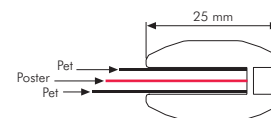

! Suitable for silk screen printing, maximum letter height is 9 mm. Please clean the surface before applying the double sided tape for better application.

MATERIAL : Silver anodised aluminium				WEIGHT	PACKING SIZE
LANDSCAPE	EXTERNAL(x-y)	POSTER	COPY	WITH PACKING	*W X H X D
UCA255N2A5	224 X 167 mm	148 X 210 mm	174 X 112 mm	0,652 kg	190 X 270 X 65 mm
UCA255N2A4	311 X 229 mm	210 X 297mm	261 X 174 mm	0,862 kg	260 X 360 X 65 mm
UCA255N2A3	434 X 316 mm	297 X 420 mm	384 X 261mm	1,204 kg	340 X 470 X 65 mm

\* W: Width H: Height D: Depth

Portrait & Landscape

A practical frame that one can easily change posters by slide in & out the graphics. The double PET cover in the frame protect your poster from outdoor sun and light effects.

Each frame includes 2 suspension hangers. Each frame is packed individual in carton box.

Moving Hangers provide easy wall fixing.

Suitable for silk-screen printing max. letter height is 9 mm.

MATERIAL : Silver anodised aluminium					WEIGHT	PACKING SIZE
PORTRAIT	LANDSCAPE	EXTERNAL(x-y)	POSTER	COPY	WITH PACKING	*W X H X D
UCS255N1A4	UCS255N2A4	224 X 311 mm	210 X 297mm	174 X 261 mm	0,495 kg	250 X 350 X 21 mm
UCS255N1A3	UCS255N2A3	311 X 434 mm	297 X 420 mm	261 X 384 mm	0,708 kg	350 X 460 X 21 mm
UCS255N1A2	UCS255N2A2	434 X 608 mm	420 X 594 mm	384 X 558 mm	1,180 kg	460 X 660 X 21 mm
UCS255N1A1	UCS255N2A1	608 X 855 mm	594 X 841 mm	558 X 805 mm	1,870 kg	650 X 900 X 21 mm
UCS255N1B2	UCS255N2B2	514 X 714 mm	500 X 700 mm	464 X 664 mm	1,500 kg	550 X 750 X 21 mm
UCS255N123	UCS255N223	522 X 776 mm	508 X 762 mm	472 X 726 mm	1,595 kg	560 X 810 X 21 mm