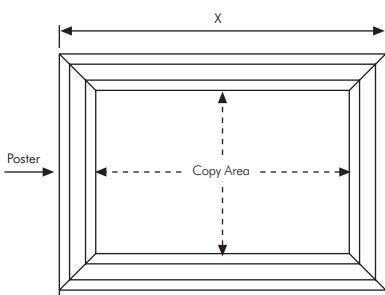

Slide-in Frames

- Counter Slide-in Frame
- Double Sided Slide-in Frame
- Single Sided Slide-in Frame

Counter Slide-in Frame

A new model counter stand slide-in frame. Practical to change posters by slide in & out. Ready to ship with 2 PET covers, end plastic wick on one edge & double sided tape at bottom feet.

! Suitable for silk screen printing, maximum letter height is 9 mm. Please clean the surface before applying the double sided tape for better application.

| MATERIAL : Silver anodised aluminium | | | | WEIGHT | PACKING SIZE |
|--------------------------------------|---------------|--------------|--------------|--------------|-------------------|
| LANDSCAPE | EXTERNAL(x-y) | POSTER | COPY | WITH PACKING | *W X H X D |
| UCA255N2A5 | 224 X 167 mm | 148 X 210 mm | 174 X 112 mm | 0,652 kg | 190 X 270 X 65 mm |
| UCA255N2A4 | 311 X 229 mm | 210 X 297mm | 261 X 174 mm | 0,862 kg | 260 X 360 X 65 mm |
| UCA255N2A3 | 434 X 316 mm | 297 X 420 mm | 384 X 261mm | 1,204 kg | 340 X 470 X 65 mm |

* W: Width H: Height D: Depth

Portrait & Landscape

A practical frame that one can easily change posters by slide in & out the graphics. The double PET cover in the frame protect your poster from outdoor sun and light effects.

* W:Width H: Height D: Depth

Single Sided Slide-in Frame

Same unit can be used both in landscape & portrait position. A practical frame that one can easily change posters by slide in & out the graphics. The double PET cover in the frame protect your poster from outdoor sun and light effects.