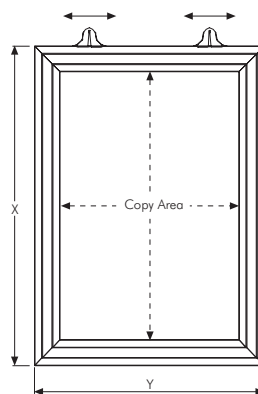

! Suitable for silk screen printing, maximum letter height is 9 mm. Please clean the surface before applying the double sided tape for better application.

MATERIAL : Silver anodised aluminium				WEIGHT	PACKING SIZE
LANDSCAPE	EXTERNAL(x-y)	POSTER	COPY	WITH PACKING	*W X H X D
UCA255N2A5	224 X 167 mm	148 X 210 mm	174 X 112 mm	0,652 kg	190 X 270 X 65 mm
UCA255N2A4	311 X 229 mm	210 X 297mm	261 X 174 mm	0,862 kg	260 X 360 X 65 mm
UCA255N2A3	434 X 316 mm	297 X 420 mm	384 X 261mm	1,204 kg	340 X 470 X 65 mm

\* W: Width H: Height D: Depth

Portrait & Landscape

A practical frame that one can easily change posters by slide in & out the graphics. The double PET cover in the frame protect your poster from outdoor sun and light effects.

Each frame includes 2 suspension hangers. Each frame is packed individual in carton box.

Moving Hangers provide easy wall fixing.

Suitable for silk-screen printing max. letter height is 9 mm.

MATERIAL : Silver anodised aluminium					WEIGHT	PACKING SIZE
PORTRAIT	LANDSCAPE	EXTERNAL(x-y)	POSTER	COPY	WITH PACKING	*W X H X D
UCS255N1A4	UCS255N2A4	224 X 311 mm	210 X 297mm	174 X 261 mm	0,495 kg	250 X 350 X 21 mm
UCS255N1A3	UCS255N2A3	311 X 434 mm	297 X 420 mm	261 X 384 mm	0,708 kg	350 X 460 X 21 mm
UCS255N1A2	UCS255N2A2	434 X 608 mm	420 X 594 mm	384 X 558 mm	1,180 kg	460 X 660 X 21 mm
UCS255N1A1	UCS255N2A1	608 X 855 mm	594 X 841 mm	558 X 805 mm	1,870 kg	650 X 900 X 21 mm
UCS255N1B2	UCS255N2B2	514 X 714 mm	500 X 700 mm	464 X 664 mm	1,500 kg	550 X 750 X 21 mm
UCS255N123	UCS255N223	522 X 776 mm	508 X 762 mm	472 X 726 mm	1,595 kg	560 X 810 X 21 mm

\* W:Width H: Height D: Depth