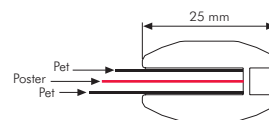

# Slide-in Frames

- Counter Slide-in Frame
- Double Sided Slide-in Frame
- Single Sided Slide-in Frame

! Suitable for silk screen printing, maximum letter height is 9 mm. Please clean the surface before applying the double sided tape for better application.

MATERIAL : Silver anodised aluminium				WEIGHT	PACKING SIZE
LANDSCAPE	EXTERNAL(x-y)	POSTER	COPY	WITH PACKING	*W X H X D
UCA255N2A5	224 X 167 mm	148 X 210 mm	174 X 112 mm	0,652 kg	190 X 270 X 65 mm
UCA255N2A4	311 X 229 mm	210 X 297mm	261 X 174 mm	0,862 kg	260 X 360 X 65 mm
UCA255N2A3	434 X 316 mm	297 X 420 mm	384 X 261mm	1,204 kg	340 X 470 X 65 mm