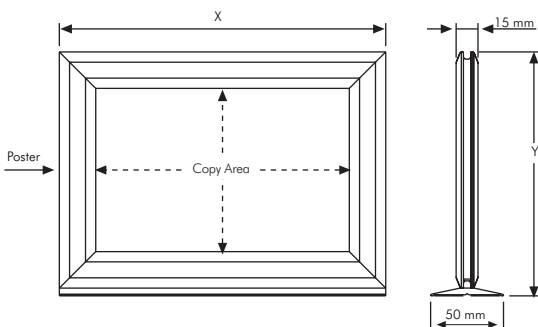

# Slide-in Frames

- Counter Slide-in Frame
- Double Sided Slide-in Frame
- Single Sided Slide-in Frame

! Suitable for silk screen printing, maximum letter height is 9 mm. Please clean the surface before applying the double sided tape for better application.

MATERIAL : Silver anodised aluminium				WEIGHT	PACKING SIZE
LANDSCAPE	EXTERNAL(x-y)	POSTER	COPY	WITH PACKING	*W X H X D
UCA255N2A5	224 X 167 mm	148 X 210 mm	174 X 112 mm	0,652 kg	190 X 270 X 65 mm
UCA255N2A4	311 X 229 mm	210 X 297mm	261 X 174 mm	0,862 kg	260 X 360 X 65 mm
UCA255N2A3	434 X 316 mm	297 X 420 mm	384 X 261mm	1,204 kg	340 X 470 X 65 mm

\* W: Width H: Height D: Depth

Portrait & Landscape

A practical frame that one can easily change posters by slide in & out the graphics. The double PET cover in the frame protect your poster from outdoor sun and light effects.

MATERIAL : Silver anodised aluminium				WEIGHT	PACKING SIZE
ARTICLE	EXTERNAL(x-y)	POSTER	COPY	WITH PACKING	*W X H X D
UCS245N1A4	243 X 330 mm	210 X 297 mm	196 X 283 mm	0,320 kg	260 X 350 X 21 mm
UCS245N1A3	330 X 453 mm	297 X 420 mm	283 X 406 mm	0,700 kg	350 X 460 X 21 mm
UCS245N1A2	453 X 627 mm	420 X 594 mm	406 X 580 mm	1,100 kg	460 X 660 X 21 mm
UCS245N1A1	627 X 874 mm	594 X 841 mm	580 X 827 mm	2,200 kg	650 X 900 X 21 mm
UCS245N1B2	533 X 733 mm	500 X 700 mm	514 X 714 mm	1,350 kg	550 X 750 X 21 mm
UCS245N123	541 X 795 mm	508 X 762 mm	494 X 748 mm	1,510 kg	560 X 810 X 23 mm