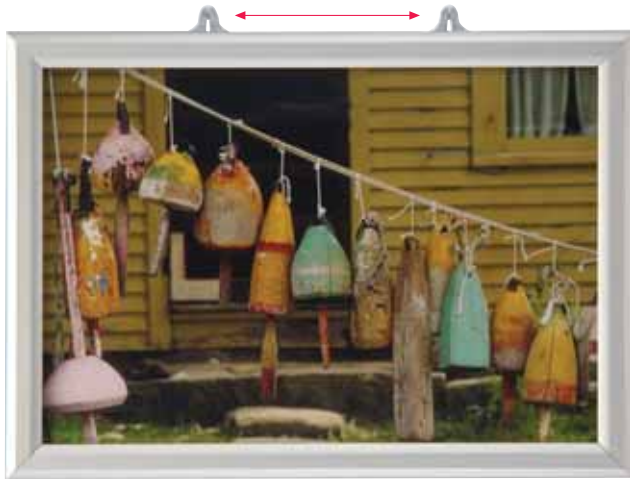

! Suitable for silk screen printing, maximum letter height is 9 mm. Please clean the surface before applying the double sided tape for better application.

MATERIAL : Silver anodised aluminium				WEIGHT	PACKING SIZE
LANDSCAPE	EXTERNAL(x-y)	POSTER	COPY	WITH PACKING	*W X H X D
UCA255N2A5	224 X 167 mm	148 X 210 mm	174 X 112 mm	0,652 kg	190 X 270 X 65 mm
UCA255N2A4	311 X 229 mm	210 X 297mm	261 X 174 mm	0,862 kg	260 X 360 X 65 mm
UCA255N2A3	434 X 316 mm	297 X 420 mm	384 X 261mm	1,204 kg	340 X 470 X 65 mm

\* W: Width H: Height D: Depth

Portrait & Landscape

A practical frame that one can easily change posters by slide in & out the graphics. The double PET cover in the frame protect your poster from outdoor sun and light effects.

Each frame includes 2 suspension hangers. Each frame is packed individual in carton box.

Moving Hangers provide easy wall fixing.

Suitable for silk-screen printing max. letter height is 9 mm.

MATERIAL : Silver anodised aluminium					WEIGHT	PACKING SIZE
PORTRAIT	LANDSCAPE	EXTERNAL(x-y)	POSTER	COPY	WITH PACKING	*W X H X D
UCS255N1A4	UCS255N2A4	224 X 311 mm	210 X 297mm	174 X 261 mm	0,495 kg	250 X 350 X 21 mm
UCS255N1A3	UCS255N2A3	311 X 434 mm	297 X 420 mm	261 X 384 mm	0,708 kg	350 X 460 X 21 mm
UCS255N1A2	UCS255N2A2	434 X 608 mm	420 X 594 mm	384 X 558 mm	1,180 kg	460 X 660 X 21 mm
UCS255N1A1	UCS255N2A1	608 X 855 mm	594 X 841 mm	558 X 805 mm	1,870 kg	650 X 900 X 21 mm
UCS255N1B2	UCS255N2B2	514 X 714 mm	500 X 700 mm	464 X 664 mm	1,500 kg	550 X 750 X 21 mm
UCS255N123	UCS255N223	522 X 776 mm	508 X 762 mm	472 X 726 mm	1,595 kg	560 X 810 X 21 mm

# Single Sided Slide-in Frame

Same unit can be used both in landscape & portrait position. A practical frame that one can easily change posters by slide in & out the graphics. The double PET cover in the frame protect your poster from outdoor sun and light effects.