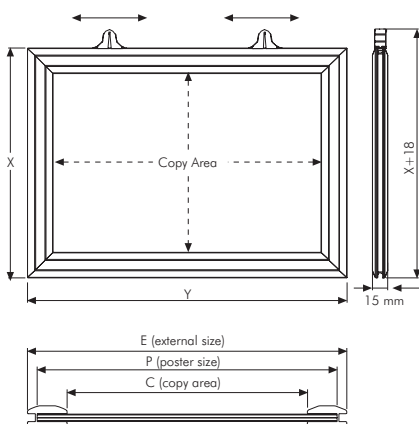

! Suitable for silk screen printing, maximum letter height is 9 mm. Please clean the surface before applying the double sided tape for better application.

MATERIAL : Silver anodised aluminium				WEIGHT	PACKING SIZE
LANDSCAPE	EXTERNAL(x-y)	POSTER	COPY	WITH PACKING	*W X H X D
UCA255N2A5	224 X 167 mm	148 X 210 mm	174 X 112 mm	0,652 kg	190 X 270 X 65 mm
UCA255N2A4	311 X 229 mm	210 X 297mm	261 X 174 mm	0,862 kg	260 X 360 X 65 mm
UCA255N2A3	434 X 316 mm	297 X 420 mm	384 X 261mm	1,204 kg	340 X 470 X 65 mm

\* W: Width H: Height D: Depth

Portrait & Landscape

A practical frame that one can easily change posters by slide in & out the graphics. The double PET cover in the frame protect your poster from outdoor sun and light effects.

Each frame includes 2 suspension hangers. Each frame is packed individual in carton box.

Moving Hangers provide easy wall fixing.

Suitable for silk-screen printing max. letter height is 9 mm.

MATERIAL : Silver anodised aluminium					WEIGHT	PACKING SIZE
PORTRAIT	LANDSCAPE	EXTERNAL(x-y)	POSTER	COPY	WITH PACKING	*W X H X D
UCS255N1A4	UCS255N2A4	224 X 311 mm	210 X 297mm	174 X 261 mm	0,495 kg	250 X 350 X 21 mm
UCS255N1A3	UCS255N2A3	311 X 434 mm	297 X 420 mm	261 X 384 mm	0,708 kg	350 X 460 X 21 mm
UCS255N1A2	UCS255N2A2	434 X 608 mm	420 X 594 mm	384 X 558 mm	1,180 kg	460 X 660 X 21 mm
UCS255N1A1	UCS255N2A1	608 X 855 mm	594 X 841 mm	558 X 805 mm	1,870 kg	650 X 900 X 21 mm
UCS255N1B2	UCS255N2B2	514 X 714 mm	500 X 700 mm	464 X 664 mm	1,500 kg	550 X 750 X 21 mm
UCS255N123	UCS255N223	522 X 776 mm	508 X 762 mm	472 X 726 mm	1,595 kg	560 X 810 X 21 mm

\* W:Width H: Height D: Depth