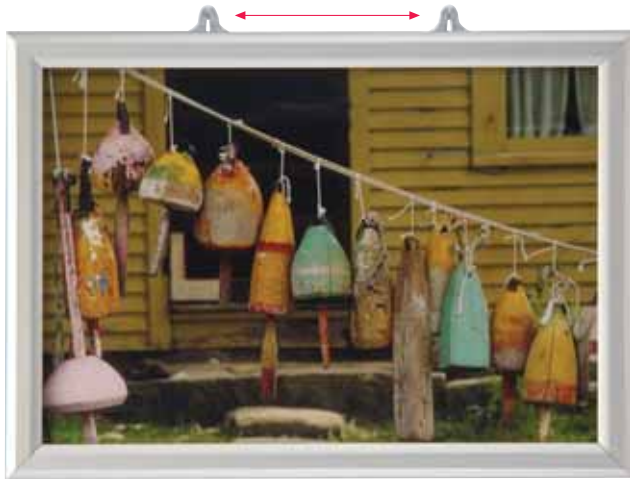

Slide-in Frames

- Counter Slide-in Frame
- Double Sided Slide-in Frame
- Single Sided Slide-in Frame

Counter Slide-in Frame

A new model counter stand slide-in frame. Practical to change posters by slide in & out. Ready to ship with 2 PET covers, end plastic wick on one edge & double sided tape at bottom feet.

! Suitable for silk screen printing, maximum letter height is 9 mm. Please clean the surface before applying the double sided tape for better application.

| MATERIAL : Silver anodised aluminium | | | | WEIGHT | PACKING SIZE |
|--------------------------------------|---------------|--------------|--------------|--------------|-------------------|
| LANDSCAPE | EXTERNAL(x-y) | POSTER | COPY | WITH PACKING | *W X H X D |
| UCA255N2A5 | 224 X 167 mm | 148 X 210 mm | 174 X 112 mm | 0,652 kg | 190 X 270 X 65 mm |
| UCA255N2A4 | 311 X 229 mm | 210 X 297mm | 261 X 174 mm | 0,862 kg | 260 X 360 X 65 mm |
| UCA255N2A3 | 434 X 316 mm | 297 X 420 mm | 384 X 261mm | 1,204 kg | 340 X 470 X 65 mm |

* W: Width H: Height D: Depth

Portrait & Landscape

A practical frame that one can easily change posters by slide in & out the graphics. The double PET cover in the frame protect your poster from outdoor sun and light effects.

* W:Width H: Height D: Depth

Single Sided Slide-in Frame

Same unit can be used both in landscape & portrait position. A practical frame that one can easily change posters by slide in & out the graphics. The double PET cover in the frame protect your poster from outdoor sun and light effects.