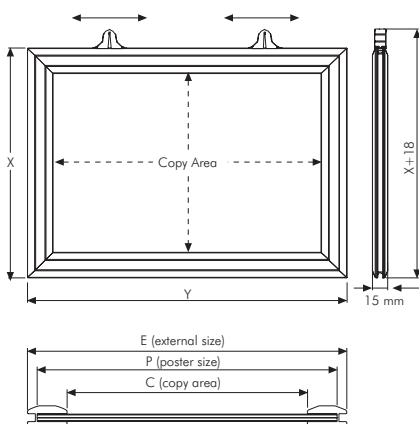

Each frame includes 2 suspension hangers. Each frame is packed individual in carton box.

Moving Hangers provide easy wall fixing.

Suitable for silk-screen printing max. letter height is 9 mm.