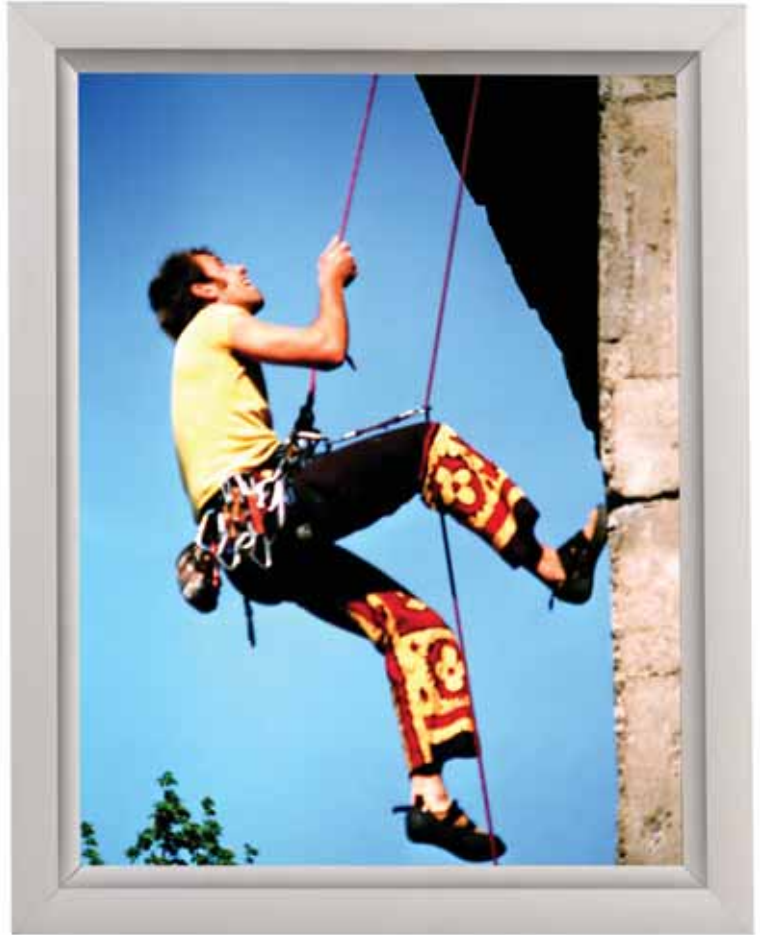

! Suitable for silk screen printing, maximum letter height is 9 mm. Please clean the surface before applying the double sided tape for better application.

MATERIAL : Silver anodised aluminium				WEIGHT	PACKING SIZE
LANDSCAPE	EXTERNAL(x-y)	POSTER	COPY	WITH PACKING	*W X H X D
UCA255N2A5	224 X 167 mm	148 X 210 mm	174 X 112 mm	0,652 kg	190 X 270 X 65 mm
UCA255N2A4	311 X 229 mm	210 X 297mm	261 X 174 mm	0,862 kg	260 X 360 X 65 mm
UCA255N2A3	434 X 316 mm	297 X 420 mm	384 X 261mm	1,204 kg	340 X 470 X 65 mm

\* W: Width H: Height D: Depth

Portrait & Landscape

A practical frame that one can easily change posters by slide in & out the graphics. The double PET cover in the frame protect your poster from outdoor sun and light effects.

Each frame includes 2 suspension hangers. Each frame is packed individual in carton box.

Moving Hangers provide easy wall fixing.

Suitable for silk-screen printing max. letter height is 9 mm.

MATERIAL : Silver anodised aluminium					WEIGHT	PACKING SIZE
PORTRAIT	LANDSCAPE	EXTERNAL(x-y)	POSTER	COPY	WITH PACKING	*W X H X D
UCS255N1A4	UCS255N2A4	224 X 311 mm	210 X 297mm	174 X 261 mm	0,495 kg	250 X 350 X 21 mm
UCS255N1A3	UCS255N2A3	311 X 434 mm	297 X 420 mm	261 X 384 mm	0,708 kg	350 X 460 X 21 mm
UCS255N1A2	UCS255N2A2	434 X 608 mm	420 X 594 mm	384 X 558 mm	1,180 kg	460 X 660 X 21 mm
UCS255N1A1	UCS255N2A1	608 X 855 mm	594 X 841 mm	558 X 805 mm	1,870 kg	650 X 900 X 21 mm
UCS255N1B2	UCS255N2B2	514 X 714 mm	500 X 700 mm	464 X 664 mm	1,500 kg	550 X 750 X 21 mm
UCS255N123	UCS255N223	522 X 776 mm	508 X 762 mm	472 X 726 mm	1,595 kg	560 X 810 X 21 mm

# Single Sided Slide-in Frame

Same unit can be used both in landscape & portrait position. A practical frame that one can easily change posters by slide in & out the graphics. The double PET cover in the frame protect your poster from outdoor sun and light effects.