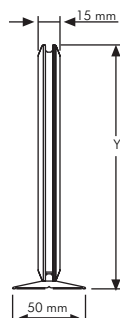

! Suitable for silk screen printing, maximum letter height is 9 mm. Please clean the surface before applying the double sided tape for better application.

| MATERIAL : Silver anodised aluminium | | | | WEIGHT | PACKING SIZE |
|--------------------------------------|---------------|--------------|--------------|--------------|-------------------|
| LANDSCAPE | EXTERNAL(x-y) | POSTER | COPY | WITH PACKING | *W X H X D |
| UCA255N2A5 | 224 X 167 mm | 148 X 210 mm | 174 X 112 mm | 0,652 kg | 190 X 270 X 65 mm |
| UCA255N2A4 | 311 X 229 mm | 210 X 297mm | 261 X 174 mm | 0,862 kg | 260 X 360 X 65 mm |
| UCA255N2A3 | 434 X 316 mm | 297 X 420 mm | 384 X 261mm | 1,204 kg | 340 X 470 X 65 mm |

| MATERIAL : Silver anodised aluminium | | | | WEIGHT | PACKING SIZE |
|--------------------------------------|---------------|--------------|--------------|--------------|-------------------|
| ARTICLE | EXTERNAL(x-y) | POSTER | COPY | WITH PACKING | *W X H X D |
| UCS245N1A4 | 243 X 330 mm | 210 X 297 mm | 196 X 283 mm | 0,320 kg | 260 X 350 X 21 mm |
| UCS245N1A3 | 330 X 453 mm | 297 X 420 mm | 283 X 406 mm | 0,700 kg | 350 X 460 X 21 mm |
| UCS245N1A2 | 453 X 627 mm | 420 X 594 mm | 406 X 580 mm | 1,100 kg | 460 X 660 X 21 mm |
| UCS245N1A1 | 627 X 874 mm | 594 X 841 mm | 580 X 827 mm | 2,200 kg | 650 X 900 X 21 mm |
| UCS245N1B2 | 533 X 733 mm | 500 X 700 mm | 514 X 714 mm | 1,350 kg | 550 X 750 X 21 mm |
| UCS245N123 | 541 X 795 mm | 508 X 762 mm | 494 X 748 mm | 1,510 kg | 560 X 810 X 23 mm |