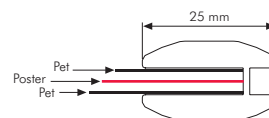

Slide-in Frames

- Counter Slide-in Frame
- Double Sided Slide-in Frame
- Single Sided Slide-in Frame

Counter Slide-in Frame

A new model counter stand slide-in frame. Practical to change posters by slide in & out. Ready to ship with 2 PET covers, end plastic wick on one edge & double sided tape at bottom feet.

! Suitable for silk screen printing, maximum letter height is 9 mm. Please clean the surface before applying the double sided tape for better application.

| MATERIAL : Silver anodised aluminium | | | | WEIGHT | PACKING SIZE |
|--------------------------------------|---------------|--------------|--------------|--------------|-------------------|
| LANDSCAPE | EXTERNAL(x-y) | POSTER | COPY | WITH PACKING | *W X H X D |
| UCA255N2A5 | 224 X 167 mm | 148 X 210 mm | 174 X 112 mm | 0,652 kg | 190 X 270 X 65 mm |
| UCA255N2A4 | 311 X 229 mm | 210 X 297mm | 261 X 174 mm | 0,862 kg | 260 X 360 X 65 mm |
| UCA255N2A3 | 434 X 316 mm | 297 X 420 mm | 384 X 261mm | 1,204 kg | 340 X 470 X 65 mm |

* W: Width H: Height D: Depth

Portrait & Landscape

A practical frame that one can easily change posters by slide in & out the graphics. The double PET cover in the frame protect your poster from outdoor sun and light effects.

* W:Width H: Height D: Depth

Single Sided Slide-in Frame

Same unit can be used both in landscape & portrait position. A practical frame that one can easily change posters by slide in & out the graphics. The double PET cover in the frame protect your poster from outdoor sun and light effects.