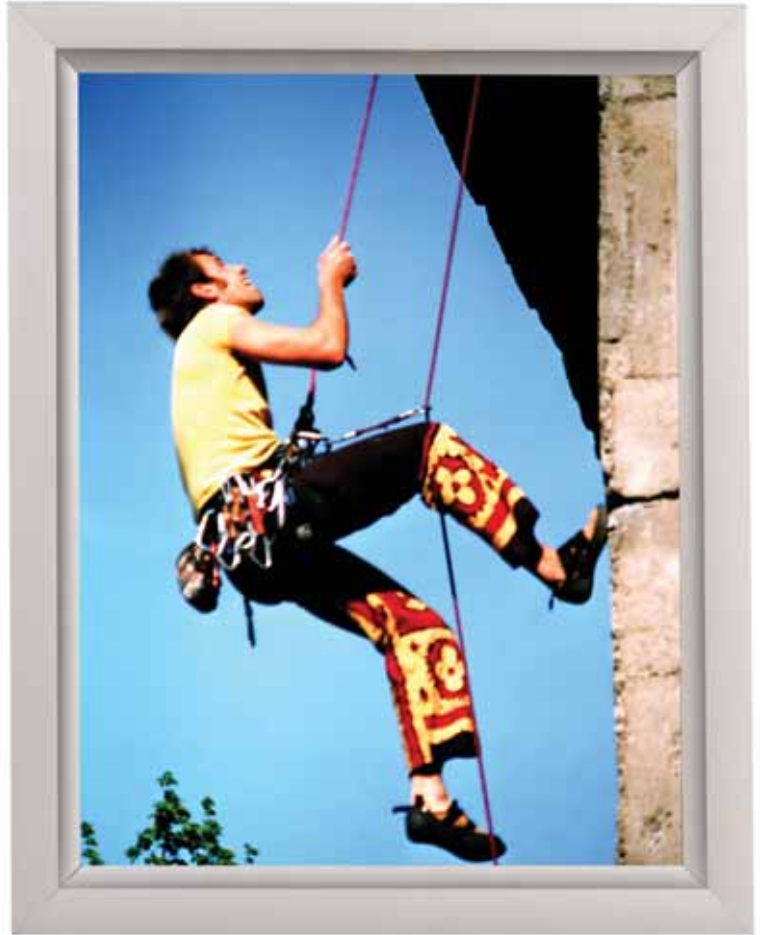

Slide-in Frames

- Counter Slide-in Frame
- Double Sided Slide-in Frame
- Single Sided Slide-in Frame

Counter Slide-in Frame

A new model counter stand slide-in frame. Practical to change posters by slide in & out. Ready to ship with 2 PET covers, end plastic wick on one edge & double sided tape at bottom feet.

* W: Width H: Height D: Depth

Portrait & Landscape

A practical frame that one can easily change posters by slide in & out the graphics. The double PET cover in the frame protect your poster from outdoor sun and light effects.

Each frame includes 2 suspension hangers. Each frame is packed individual in carton box.

Moving Hangers provide easy wall fixing.

Suitable for silk-screen printing max. letter height is 9 mm.

| MATERIAL : Silver anodised aluminium | | | | | WEIGHT | PACKING SIZE |
|--------------------------------------|------------|---------------|--------------|--------------|--------------|-------------------|
| PORTRAIT | LANDSCAPE | EXTERNAL(x-y) | POSTER | COPY | WITH PACKING | *W X H X D |
| UCS255N1A4 | UCS255N2A4 | 224 X 311 mm | 210 X 297mm | 174 X 261 mm | 0,495 kg | 250 X 350 X 21 mm |
| UCS255N1A3 | UCS255N2A3 | 311 X 434 mm | 297 X 420 mm | 261 X 384 mm | 0,708 kg | 350 X 460 X 21 mm |
| UCS255N1A2 | UCS255N2A2 | 434 X 608 mm | 420 X 594 mm | 384 X 558 mm | 1,180 kg | 460 X 660 X 21 mm |
| UCS255N1A1 | UCS255N2A1 | 608 X 855 mm | 594 X 841 mm | 558 X 805 mm | 1,870 kg | 650 X 900 X 21 mm |
| UCS255N1B2 | UCS255N2B2 | 514 X 714 mm | 500 X 700 mm | 464 X 664 mm | 1,500 kg | 550 X 750 X 21 mm |
| UCS255N123 | UCS255N223 | 522 X 776 mm | 508 X 762 mm | 472 X 726 mm | 1,595 kg | 560 X 810 X 21 mm |

* W:Width H: Height D: Depth

Single Sided Slide-in Frame

Same unit can be used both in landscape & portrait position. A practical frame that one can easily change posters by slide in & out the graphics. The double PET cover in the frame protect your poster from outdoor sun and light effects.