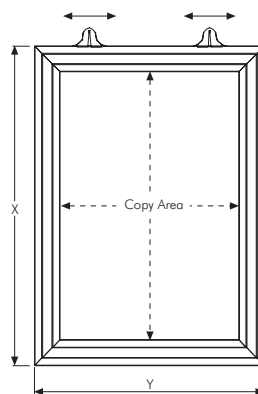

Each frame includes 2 suspension hangers. Each frame is packed individual in carton box.

Moving Hangers provide easy wall fixing.

Suitable for silk-screen printing max. letter height is 9 mm.