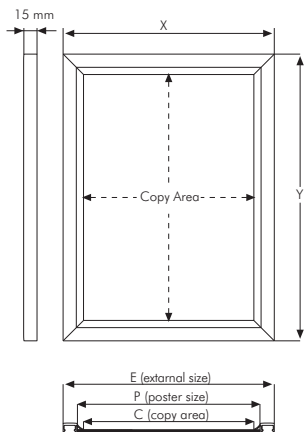

! Suitable for silk screen printing, maximum letter height is 9 mm. Please clean the surface before applying the double sided tape for better application.

MATERIAL : Silver anodised aluminium				WEIGHT	PACKING SIZE
LANDSCAPE	EXTERNAL(x-y)	POSTER	COPY	WITH PACKING	*W X H X D
UCA255N2A5	224 X 167 mm	148 X 210 mm	174 X 112 mm	0,652 kg	190 X 270 X 65 mm
UCA255N2A4	311 X 229 mm	210 X 297mm	261 X 174 mm	0,862 kg	260 X 360 X 65 mm
UCA255N2A3	434 X 316 mm	297 X 420 mm	384 X 261mm	1,204 kg	340 X 470 X 65 mm

Each frame includes 2 suspension hangers. Each frame is packed individual in carton box.

Moving Hangers provide easy wall fixing.

Suitable for silk-screen printing max. letter height is 9 mm.

MATERIAL : Silver anodised aluminium					WEIGHT	PACKING SIZE
PORTRAIT	LANDSCAPE	EXTERNAL(x-y)	POSTER	COPY	WITH PACKING	*W X H X D
UCS255N1A4	UCS255N2A4	224 X 311 mm	210 X 297mm	174 X 261 mm	0,495 kg	250 X 350 X 21 mm
UCS255N1A3	UCS255N2A3	311 X 434 mm	297 X 420 mm	261 X 384 mm	0,708 kg	350 X 460 X 21 mm
UCS255N1A2	UCS255N2A2	434 X 608 mm	420 X 594 mm	384 X 558 mm	1,180 kg	460 X 660 X 21 mm
UCS255N1A1	UCS255N2A1	608 X 855 mm	594 X 841 mm	558 X 805 mm	1,870 kg	650 X 900 X 21 mm
UCS255N1B2	UCS255N2B2	514 X 714 mm	500 X 700 mm	464 X 664 mm	1,500 kg	550 X 750 X 21 mm
UCS255N123	UCS255N223	522 X 776 mm	508 X 762 mm	472 X 726 mm	1,595 kg	560 X 810 X 21 mm

\* W:Width H: Height D: Depth

MATERIAL : Silver anodised aluminium				WEIGHT	PACKING SIZE
ARTICLE	EXTERNAL(x-y)	POSTER	COPY	WITH PACKING	*W X H X D
UCS245N1A4	243 X 330 mm	210 X 297 mm	196 X 283 mm	0,320 kg	260 X 350 X 21 mm
UCS245N1A3	330 X 453 mm	297 X 420 mm	283 X 406 mm	0,700 kg	350 X 460 X 21 mm
UCS245N1A2	453 X 627 mm	420 X 594 mm	406 X 580 mm	1,100 kg	460 X 660 X 21 mm
UCS245N1A1	627 X 874 mm	594 X 841 mm	580 X 827 mm	2,200 kg	650 X 900 X 21 mm
UCS245N1B2	533 X 733 mm	500 X 700 mm	514 X 714 mm	1,350 kg	550 X 750 X 21 mm
UCS245N123	541 X 795 mm	508 X 762 mm	494 X 748 mm	1,510 kg	560 X 810 X 23 mm