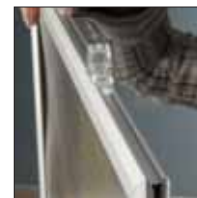

* W: Width H: Height D: Depth

Portrait & Landscape

A practical frame that one can easily change posters by slide in & out the graphics. The double PET cover in the frame protect your poster from outdoor sun and light effects.

Each frame includes 2 suspension hangers. Each frame is packed individual in carton box.

Moving Hangers provide easy wall fixing.

Suitable for silk-screen printing max. letter height is 9 mm.

| MATERIAL : Silver anodised aluminium | | | | | WEIGHT | PACKING SIZE |
|--------------------------------------|------------|---------------|--------------|--------------|--------------|-------------------|
| PORTRAIT | LANDSCAPE | EXTERNAL(x-y) | POSTER | COPY | WITH PACKING | *W X H X D |
| UCS255N1A4 | UCS255N2A4 | 224 X 311 mm | 210 X 297mm | 174 X 261 mm | 0,495 kg | 250 X 350 X 21 mm |
| UCS255N1A3 | UCS255N2A3 | 311 X 434 mm | 297 X 420 mm | 261 X 384 mm | 0,708 kg | 350 X 460 X 21 mm |
| UCS255N1A2 | UCS255N2A2 | 434 X 608 mm | 420 X 594 mm | 384 X 558 mm | 1,180 kg | 460 X 660 X 21 mm |
| UCS255N1A1 | UCS255N2A1 | 608 X 855 mm | 594 X 841 mm | 558 X 805 mm | 1,870 kg | 650 X 900 X 21 mm |
| UCS255N1B2 | UCS255N2B2 | 514 X 714 mm | 500 X 700 mm | 464 X 664 mm | 1,500 kg | 550 X 750 X 21 mm |
| UCS255N123 | UCS255N223 | 522 X 776 mm | 508 X 762 mm | 472 X 726 mm | 1,595 kg | 560 X 810 X 21 mm |

* W:Width H: Height D: Depth

Single Sided Slide-in Frame

Same unit can be used both in landscape & portrait position. A practical frame that one can easily change posters by slide in & out the graphics. The double PET cover in the frame protect your poster from outdoor sun and light effects.