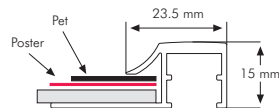

Each frame includes the wall fixing, (4 screws & 4 dobelts)
Each frame is packed individual in carton box.
Colour options black&silver anodised.

No easy access to poster, suitable for public areas.
Suitable for silk-screen printing max. letter height is 13 mm.