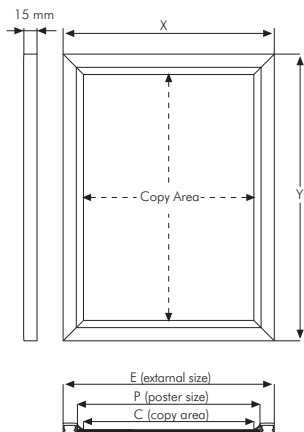

* W:Width H: Height D: Depth

Single Sided Slide-in Frame

Same unit can be used both in landscape & portrait position. A practical frame that one can easily change posters by slide in & out the graphics. The double PET cover in the frame protect your poster from outdoor sun and light effects.

Each frame includes the wall fixing, (4 screws & 4 dobelts)
 Each frame is packed individual in carton box.
 Colour options black&silver anodised.

No easy access to poster, suitable for public areas.
 Suitable for silk-screen printing max. letter height is 13 mm.

| MATERIAL : Silver anodised aluminium | | | | WEIGHT | PACKING SIZE |
|--------------------------------------|---------------|--------------|--------------|--------------|-------------------|
| ARTICLE | EXTERNAL(x-y) | POSTER | COPY | WITH PACKING | *W X H X D |
| UCS245N1A4 | 243 X 330 mm | 210 X 297 mm | 196 X 283 mm | 0,320 kg | 260 X 350 X 21 mm |
| UCS245N1A3 | 330 X 453 mm | 297 X 420 mm | 283 X 406 mm | 0,700 kg | 350 X 460 X 21 mm |
| UCS245N1A2 | 453 X 627 mm | 420 X 594 mm | 406 X 580 mm | 1,100 kg | 460 X 660 X 21 mm |
| UCS245N1A1 | 627 X 874 mm | 594 X 841 mm | 580 X 827 mm | 2,200 kg | 650 X 900 X 21 mm |
| UCS245N1B2 | 533 X 733 mm | 500 X 700 mm | 514 X 714 mm | 1,350 kg | 550 X 750 X 21 mm |
| UCS245N123 | 541 X 795 mm | 508 X 762 mm | 494 X 748 mm | 1,510 kg | 560 X 810 X 23 mm |