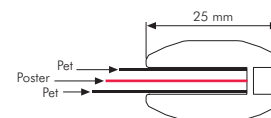

Each frame includes 2 suspension hangers. Each frame is packed individual in carton box.

Moving Hangers provide easy wall fixing.

Suitable for silk-screen printing max. letter height is 9 mm.